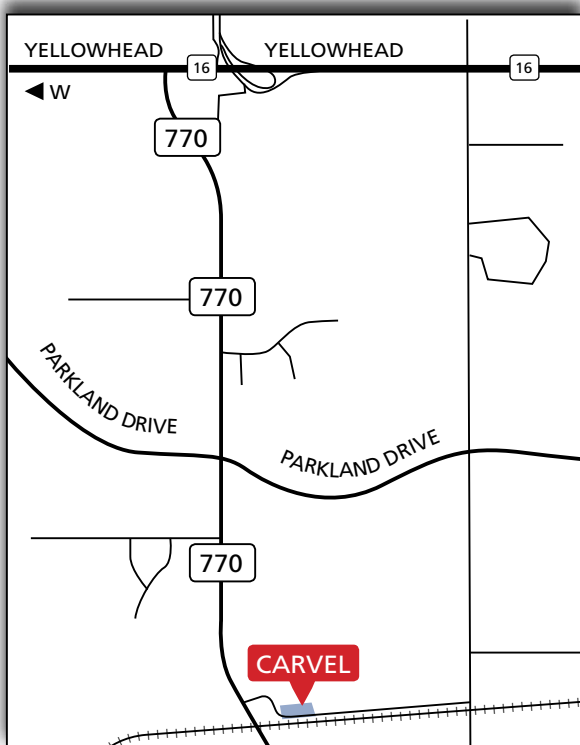

# Carvel's 5th Season FARMERS' MARKET

Thursday evenings  
5:00 – 8:00 pm  
May 9 - Aug 29  
Located in the  
Hamlet of Carvel

Featuring local Parkland  
artists and makers.

E: [carvelstationmarket@gmail.com](mailto:carvelstationmarket@gmail.com)